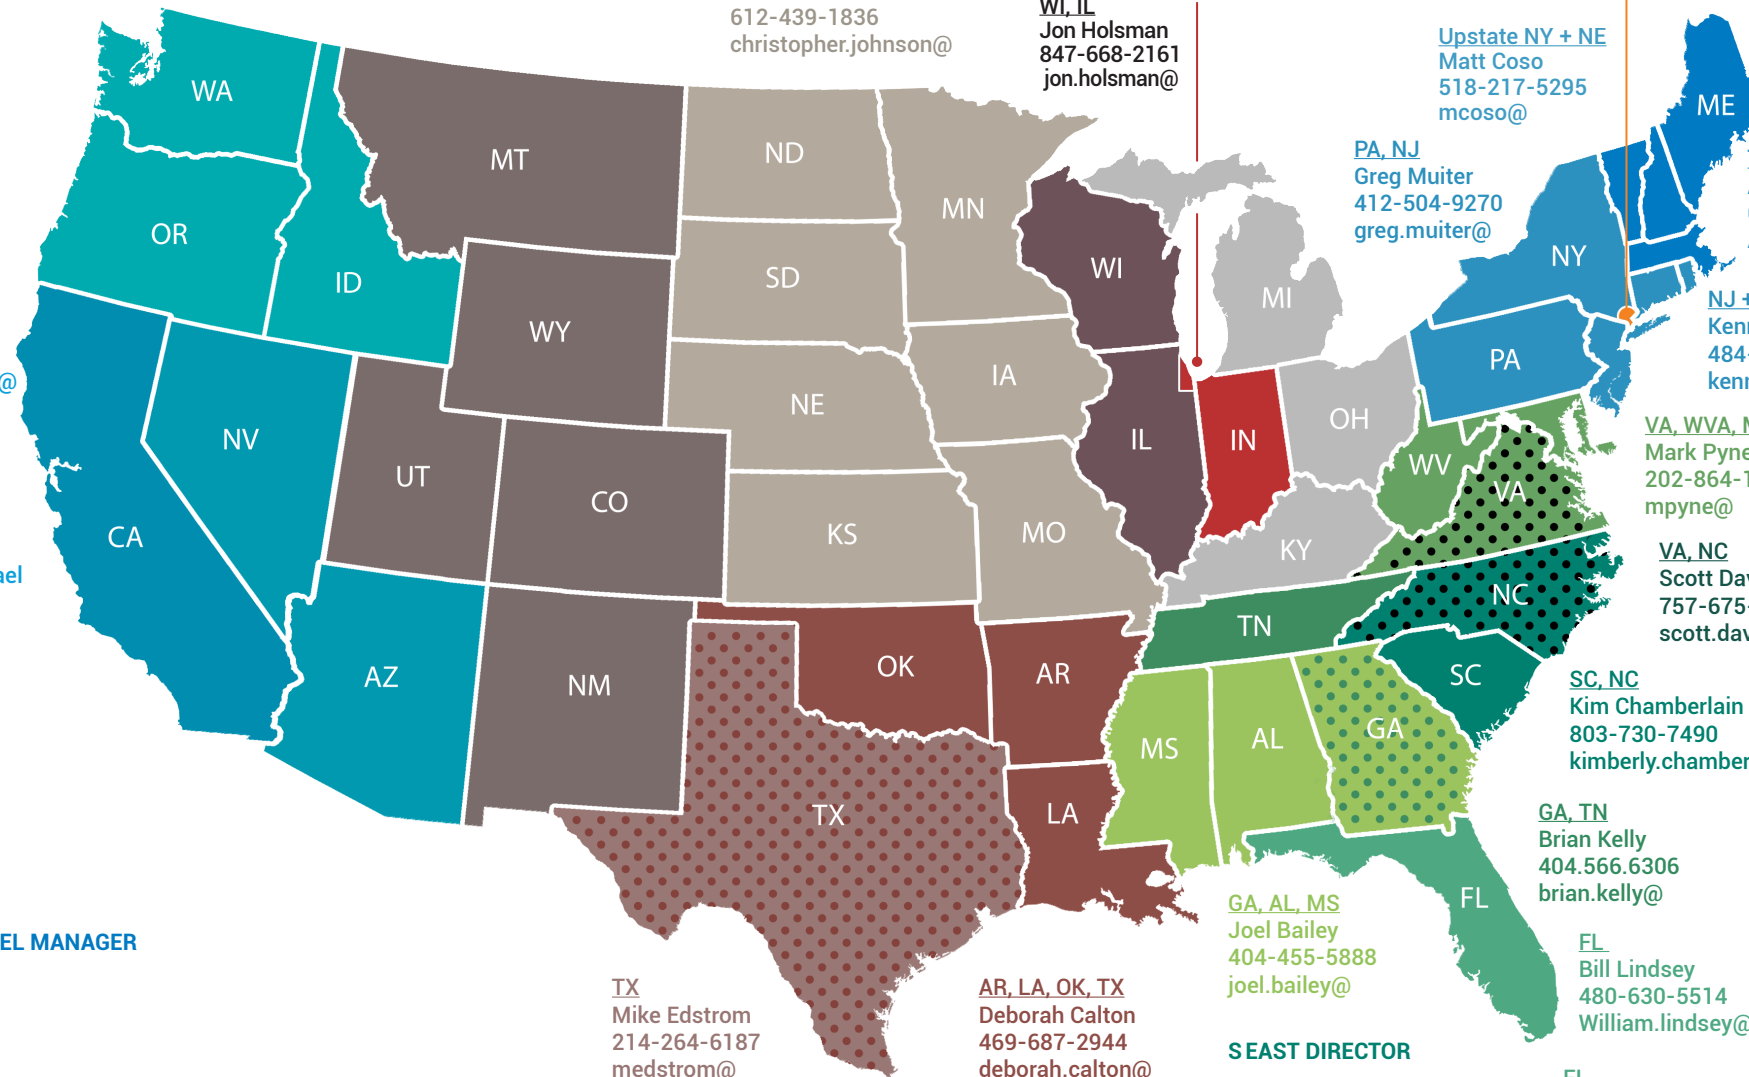

Norcal
Craig Marshall
916-416-3699
cmarshall@

SoCal
Michael Lipton
213-213-3364
Michael.Lipton@

SoCal
Ralph Castillo
213-213-3713
rcastillo@

Orange County
Christine Michael
949-777-7042
cmichael@

San Diego
Hilary Corno
760-230-0227
hcorno@

AZ, NV
Stan Durst
213-213-8769
stan.durst@

INSIDE CHANNEL MANAGER

Rovid Viguie
213-213-8710
rovid.viguie@

CENTRAL DIRECTOR

Michael Masini
708-831-3020
michael.masini@

MN +++
Chris Johnson
612-439-1836
christopher.johnson@

WI, IL
Jon Holsman
847-668-2161
jon.holsman@

IL, IN
Ahmad Henderson
213-213-8736
ahmad.henderson@

NE EAST DIRECTOR

Donald McKelvey
201-580-0844
donald.mckelvey@

NYC Metro
Josh Redick
631-896-8392
joshua.redick@

Upstate NY + NE
Matt Coso
518-217-5295
mcoso@

PA, NJ
Greg Muiiter
412-504-9270
greg.muiiter@

New England
Anthony Ribas
781-652-4483
aribas@

New England
Simon Allen
781-861-4612
sallen@

Tri-state
Anthony Romano
646-847-7429
ARomano@

NJ + PA
Kenny Coulter
484-707-7429
kenneth.coulter@

VA, WVA, MD, DC
Mark Pyne
202-864-1732
mpyne@

VA, NC
Scott Davidson
757-675-9618
scott.davidson@

SC, NC
Kim Chamberlain
803-730-7490
kimberly.chamberlain@

GA, TN
Brian Kelly
404.566.6306
brian.kelly@

FL
Bill Lindsey
480-630-5514
William.lindsey@

GA, AL, MS
Joel Bailey
404-455-5888
joel.bailey@

SEAST DIRECTOR

Sean Aversano
202-609-8249
saversano@

FL
Joyce Sherlock
213-213-0717
joyce.sherlock@

TX
Mike Edstrom
214-264-6187
medstrom@

AR, LA, OK, TX
Deborah Calton
469-687-2944
deborah.calton@

All email addresses are @tpx.com