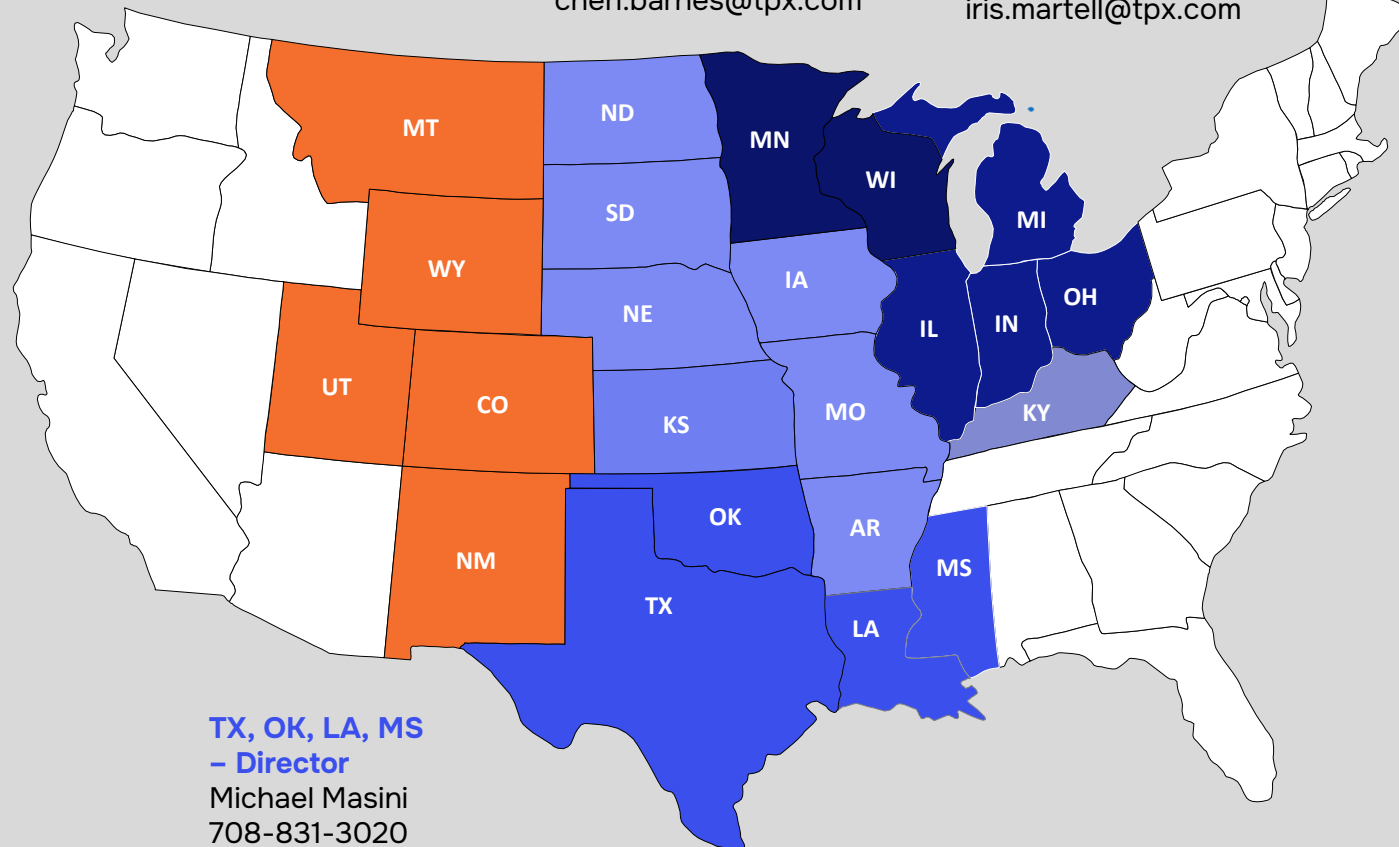

Central Region

Channel Director, Central
Michael Masini
708-831-3020
michael.masini@tpx.com

Director, Solutions Architects
John Lotze
786-255-3616
john.lotze@tpx.com

Director, National Bus. Development
Tricia Martin
407-310-1542
tricia.martin@tpx.com

MT, WY, UT, CO, NM
- Director
Michael Masini
708-831-3020
michael.masini@tpx.com

**ND, SD, NE, KS, IA,
MO, AR, KY**
- Channel Manager
Cheri Barnes
314-707-3517
cheri.barnes@tpx.com

MN, WI, MI, IL, IN, OH
- Channel Manager
Iris Martell
630-251-2296
iris.martell@tpx.com

National
- Collaboration Overlay
Brian Andrews
980-284-8035
brian.andrews@tpx.com

National
- Security Overlay
Dave Hagen
713-628-3709
david.hagen@tpx.com

National
- Cloud & Data Center Overlay
Phillip VerBerkmoes
781-822-4087
phillip.verberkmoes@tpx.com

TX, OK, LA, MS
- Director
Michael Masini
708-831-3020
michael.masini@tpx.com

Central Region
- Solutions Architect
Steve Guastella
512-784-3240
steve.guastella@tpx.com

Central Region
- Solutions Architect
Frank Vassalli
213-213-8726
frank.vassalli@tpx.com