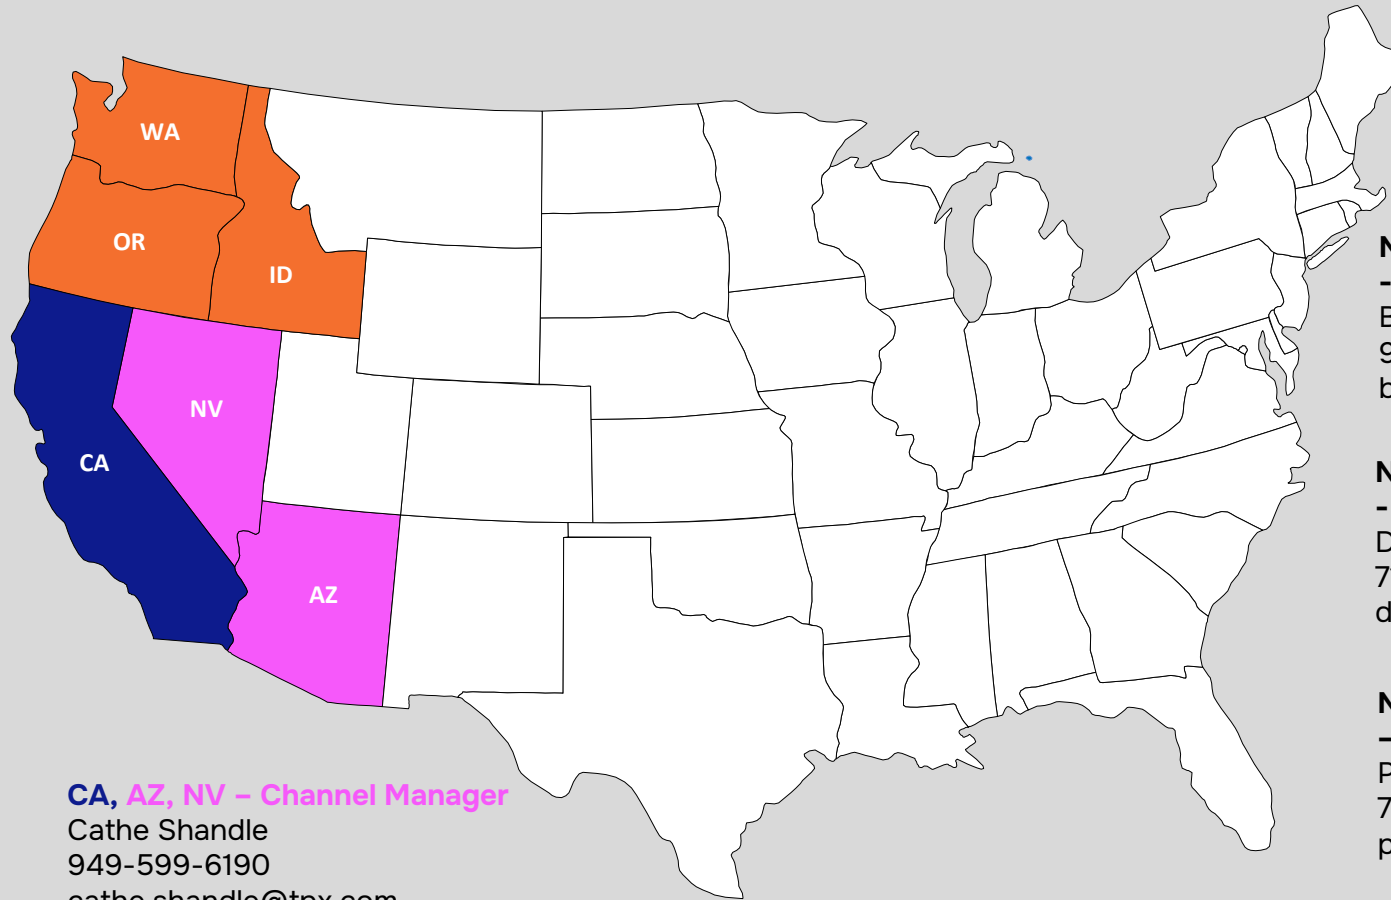

West Region

Channel Director, West
Will Amen
925-393-3020
william.amen@tpx.com

Director, Solutions Architects
John Lotze
786-255-3616
john.lotze@tpx.com

Director, National Bus. Development
Tricia Martin
407-310-1542
tricia.martin@tpx.com